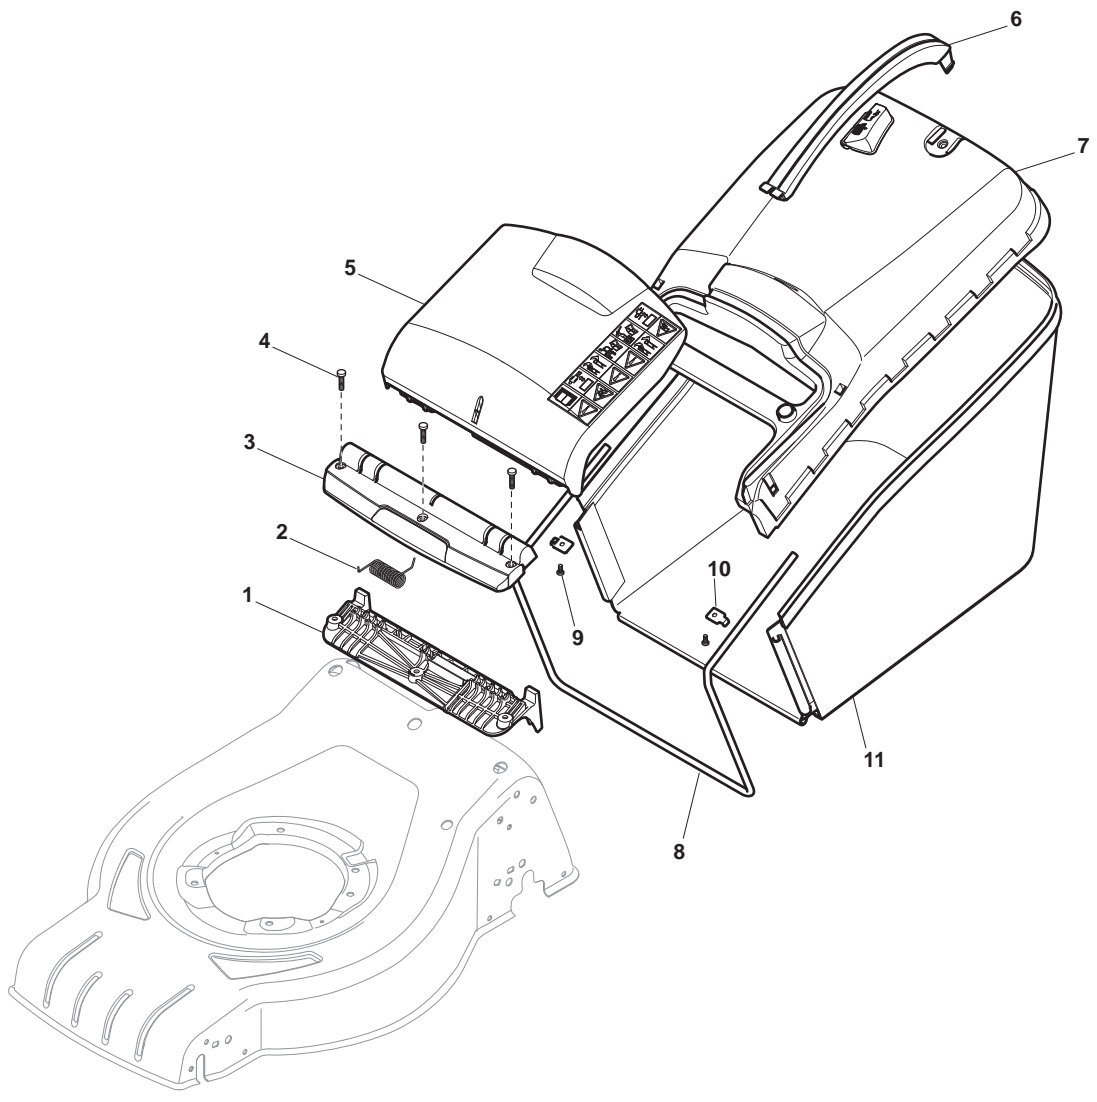

Grass-Catcher							
POS	PART. NO	Q.ty	DESCRIPTION	DESCRIZIONE	DESCRIPTION	BESCHREIBUNG	REMARKS
1	322785331/0	1	Support	Supporto	Support	Halter	
2	122450464/0	1	Spring	Molla	Ressort	Feder	
3	322109554/0	1	Cover, Black	Copertura, Nero	Couvre, Noir	Kappe, Schwarz	Black
3	322109556/0	1	Cover, Yellow	Capottina Gialla	Capot Jaune	Haube Gelb	Yellow
4	112728699/0	3	Screw	Vite	Vis	Schraube	
5	322600206/1	1	Stone-Guard Black	Parasassi Nero	Pare-Pierres	Prallblech	Black
5	322600214/1	1	Stone-Guard Yellow	Parasassi Giallo	Pare-Pierres, Jaune	Prallblech, Gelb	Yellow
6	322393644/0	1	Handle, Black	Maniglia, Nero	Poignee, Noir	Griff, Schwarz	Black
6	322393715/0	1	Handle, Grey	Maniglia Grigio	Poignée Gris	Griff, Grau	Grey NCSS-N
7	381486016/0A	1	Grass-Box, Upper Part Yellow	Sacco, Parte Superiore Giallo	Sac, Partie Superieure Jaune	Korb, Oberteil Gelb	Yellow
7	381486018/0	1	Grass-Box, Upper Part Black	Sacco, Parte Sup. Nero	Sac, Partie Sup. Noir	Korb, Oberteil, Schwarz	Black
8	122608561/0	1	Stiffening Lower	Rinforzo Inf	Réinforcement Inf	Verstärkung Untere	
9	112728692/0	2	Screw	Vite	Vis	Schraube	
10	322545159/0	2	Plate	Piastrina	Plaquette	Plättchen	
11	181002318/0	1	Box, Fabric	Sacco, Tela	Sac, Toile	Sack, Tuck