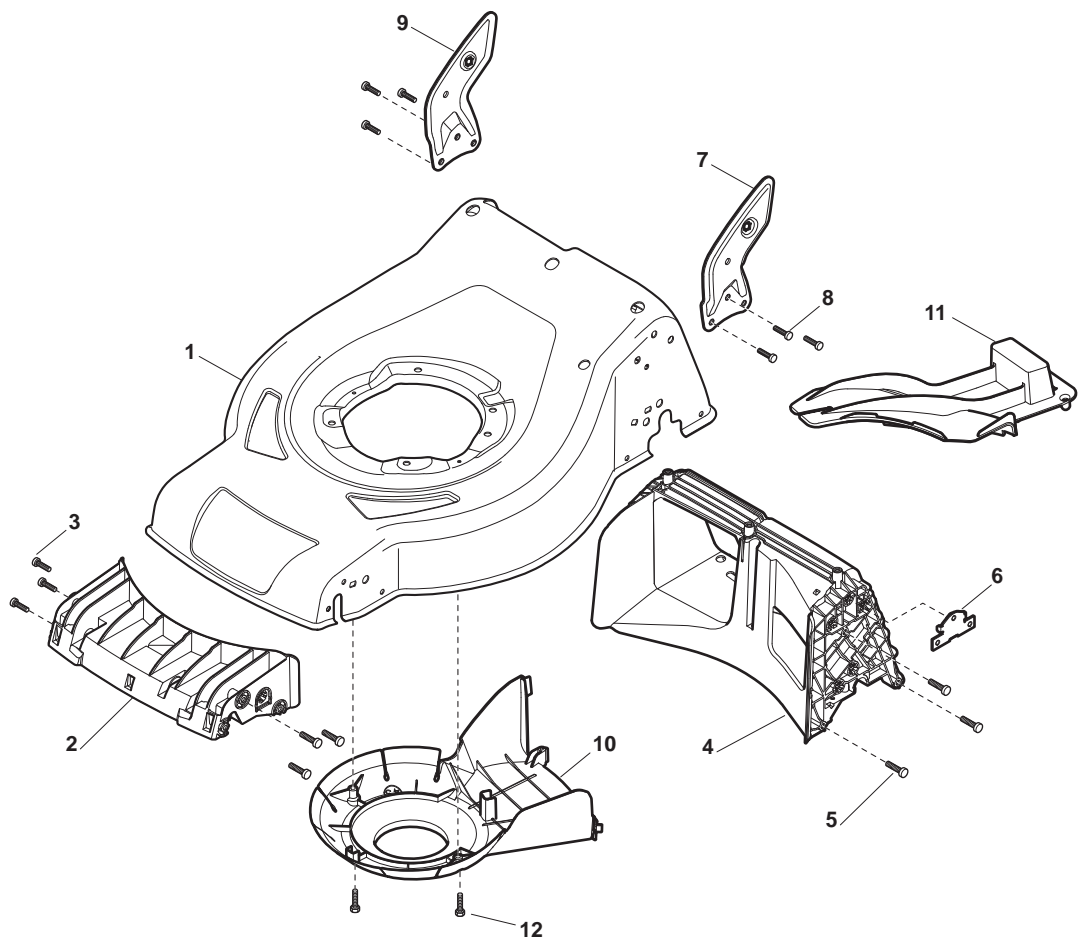

ILLUSTRATED PARTS LIST

CSC 534 W

CSC 534 WQ

CRC 534 W

CRC 534 WQ

- Use GLOBAL GARDEN PRODUCT Genuine Spare Parts specified in the parts list for repair and/or replacement.
- The contents described in the parts list may change due to improvement.
- The drawings of the spare parts are only indicative and might not represent the part in question exactly.
- The indications "right" - "left" - "front" - "rear" refer to the position of the operator when using the machine.
- When placing orders of parts for repair and/or replacement, make sure that the illustrated parts list is the one applying to the machine's year of manufacture, as shown on the identification plate attached to the machine.

THIS INFORMATION IS NOT INTENDED FOR SALE OR RESALE, AND THIS NOTICE MUST REMAIN ON ALL COPIES.

GLOBAL GARDEN PRODUCTS

Deck - CR

POS	PART. NO	Q.ty	DESCRIPTION	DESCRIZIONE	DESCRIPTION	BESCHREIBUNG	REMARKS
1	381004730/0	1	Deck Grey	Chassis Grigio	Châssis Gris	Gehäuse Grau	
1	381004617/0	1	Deck Red	Chassis Rosso	Châssis Rouge	Gehäuse Rot	Side Discharge
2	322108308/0	1	Front Conveyor Assy	Convogl. Anteriore	Ens. Convoyeur Avant	Hinterleitblechvorder	
3	112728699/0	6	Screw	Vite	Vis	Schraube	
4	322108302/0	1	Rear Conveyor Assy	Convogl. Posteriore	Ens. Convoyeur Post.	Hinterleitblechsatz	
5	112728699/0	6	Screw	Vite	Vis	Schraube	
6	322545213/0	2	Plate	Piastrina	Plaquette	Plättchen	
7	381005167/0	1	Bracket, L	Staffa Sx	Etrier Gauche	Steigbügel, Linke	
8	112727801/0	6	Screw	Vite	Vis	Schraube	
9	381005165/0	1	Bracket, R	Staffa Dx	Etrier Droit	Steigbügel, Rechte	
10	322060250/0	1	Protection, Belt	Carter Cinghia	Protection Courroie	Schutz, Riemen	
11	322140244/0	1	Deflector	Deflettore	Deflecteur	Abweiser	
12	112728530/0	2	Screw	Vite	Vis	Schraube	