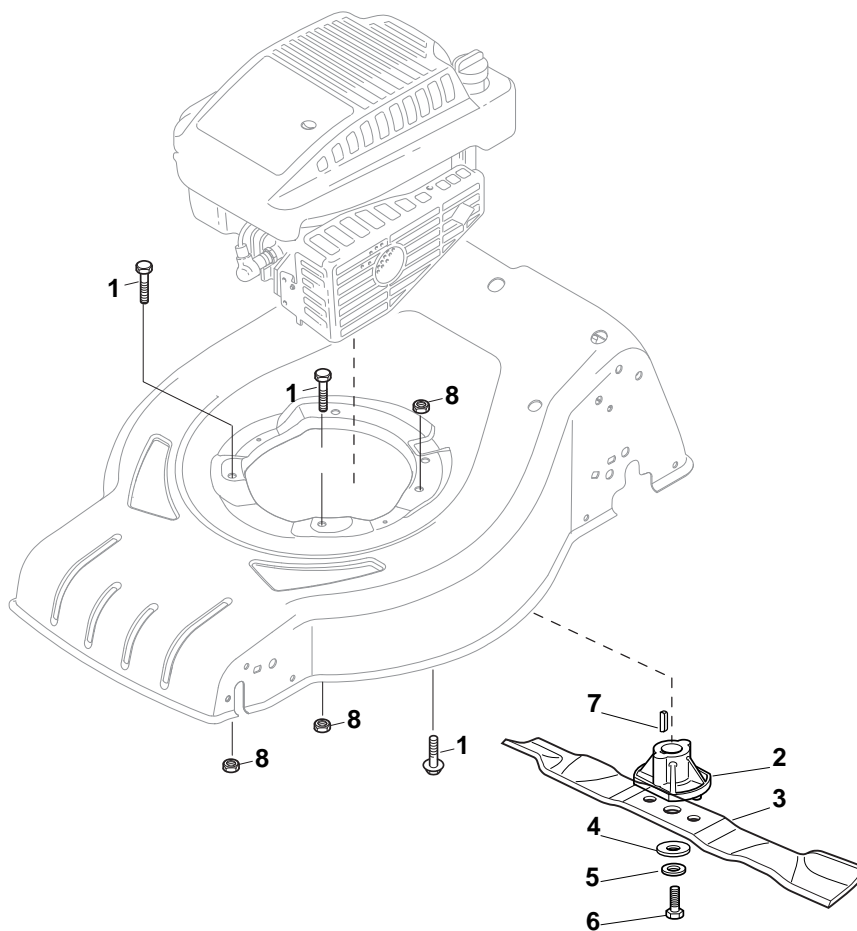

Blade and Hub

POS	PART. NO	Q.ty	DESCRIPTION	DESCRIZIONE	DESCRIPTION	BESCHREIBUNG	REMARKS
1	112691100/0	3	Screw	Vite	Vis	Schraube	for B&S E series
1	112691115/0	3	Screw	Vite	Vis	Schraube	for HONDA-GGP Engine
1	112691100/0	2	Screw	Vite	Vis	Schraube	for B&S Engine
1	112691800/0	1	Screw	Vite	Vis	Schraube	for B&S Engine
2	122463012/2	1	Hub, Crankshaft Ø 22.2	Mozzo, Albero Motore Ø 22.2	Moyeu, Arbre Moteur Ø 22.2	Nabe, Motorwelle Ø 22.2	for B&S-GGP Engine
2	122463020/1	1	Hub, Crankshaft Ø 25	Mozzo, Albero Motore Ø 25	Moyeu, Arbre Moteur Ø 25	Nabe, Motorwelle Ø 25	for HONDA Engine
3	181004459/0	1	Blade	Coltello	Lame	Messer	
4	122160400/0	1	Elastic Washer	Disco Elastico	Disque Elastique	Federscheibe	
5	112523080/0	1	Washer	Rosetta	Rondelle	Scheibe	
6	112735698/0	1	Screw	Vite	Vis	Schraube	
7	112139100/0	1	Feather, Crankshaft Ø 22.2	Linguetta, Albero Motore Ø 22.2	Clavette, Arbre Moteur Ø 22.2	Keil, Motorwelle Ø 22.2	for B&S-GGP Engine
7	112139150/0	1	Feather, Crankshaft Ø 25	Linguetta, Albero Motore Ø 25	Clavette, Arbre Moteur Ø 25	Keil, Motorwelle Ø 25	for HONDA Engine
8	112154210/0	3	Screw	Vite	Vis	Schraube