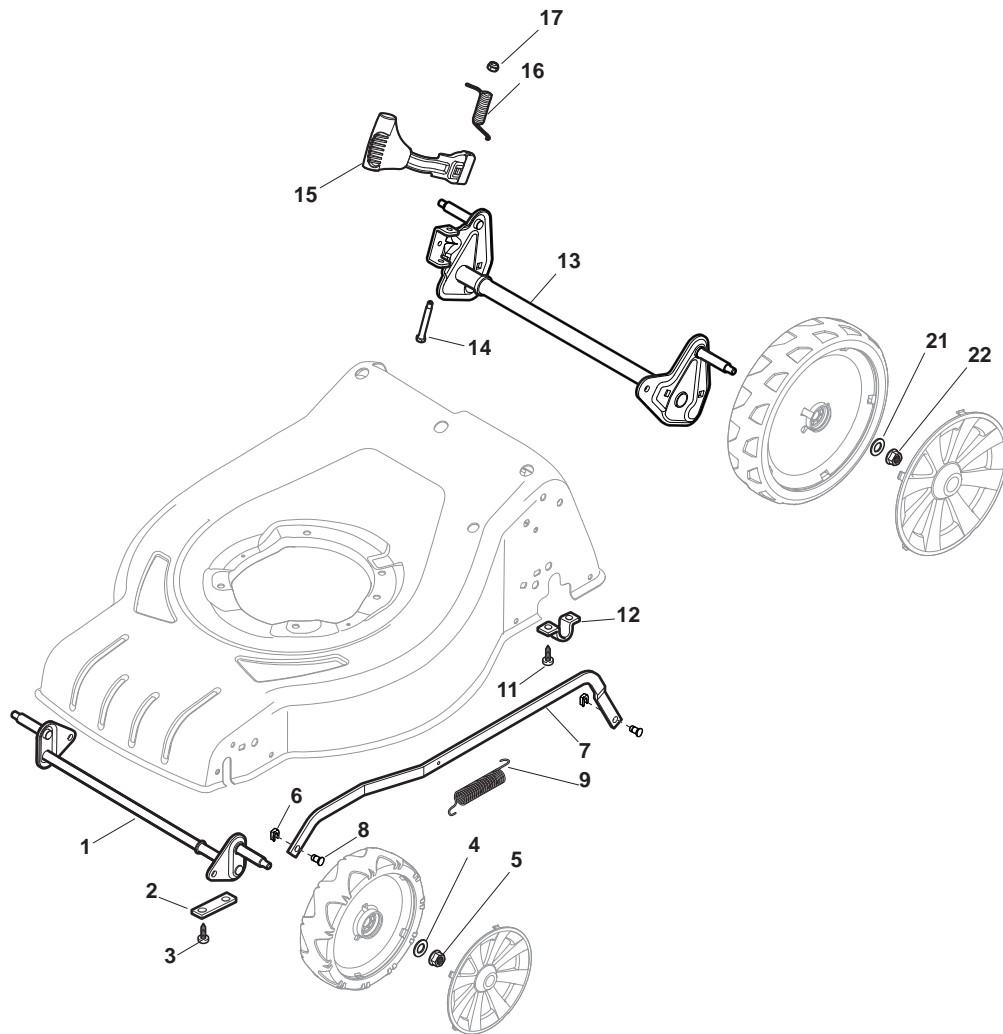

Deck And Height Adjusting

POS	PART. NO	Q.ty	DESCRIPTION	DESCRIZIONE	DESCRIPTION	BESCHREIBUNG	REMARKS
1	381302853/0	1	Axle, Front Wheels	Asse Ruote Anteriori	Axe Roues Avant	Achse, Vorderrad	
2	322545142/0	2	Plate	Piastrina	Plaquette	Plättchen	
3	112728698/0	4	Screw	Vite	Vis	Schraube	
4	112521350/0	2	Washer	Rosetta	Rondelle	Scheibe	
5	112155000/0	2	Nut	Dado	Ecrou	Mutter	
6	112436051/0	2	Plate	Piastrina	Plaquette	Plättchen	
7	322869679/0	1	Rod, Height Adjustment	Asta Comando Regol. Altezza	Tige Commande Reglage Hauteur	Stange, Höheverstellung	
8	122519823/0	2	Pin	Perno	Pivot	Bolzen	
9	122446193/0	1	Spring	Molla	Ressort	Feder	
11	112728698/0	4	Screw	Vite	Vis	Schraube	
12	322545152/0	2	Plate	Piastrina	Plaquette	Plättchen	
13	381302857/0	1	Axle, Front Wheels	Asse Ruote Anteriori	Axe Roues Avant	Achse, Vorderrad	
14	122534131/0	1	Pin	Perno	Pivot	Bolzen	
15	381003357/0	1	Lever, Height Adjustment	Leva Regolazione Altezza	Levier Reglage Hauteur	Hebel, Höheverstellung	
16	122446192/0	1	Spring	Molla	Ressort	Feder	
17	112154510/0	1	Nut	Dado	Ecrou	Mutter	
21	112521350/0	2	Washer	Rosetta	Rondelle	Scheibe	
22	112155000/0	2	Nut	Dado	Ecrou	Mutter