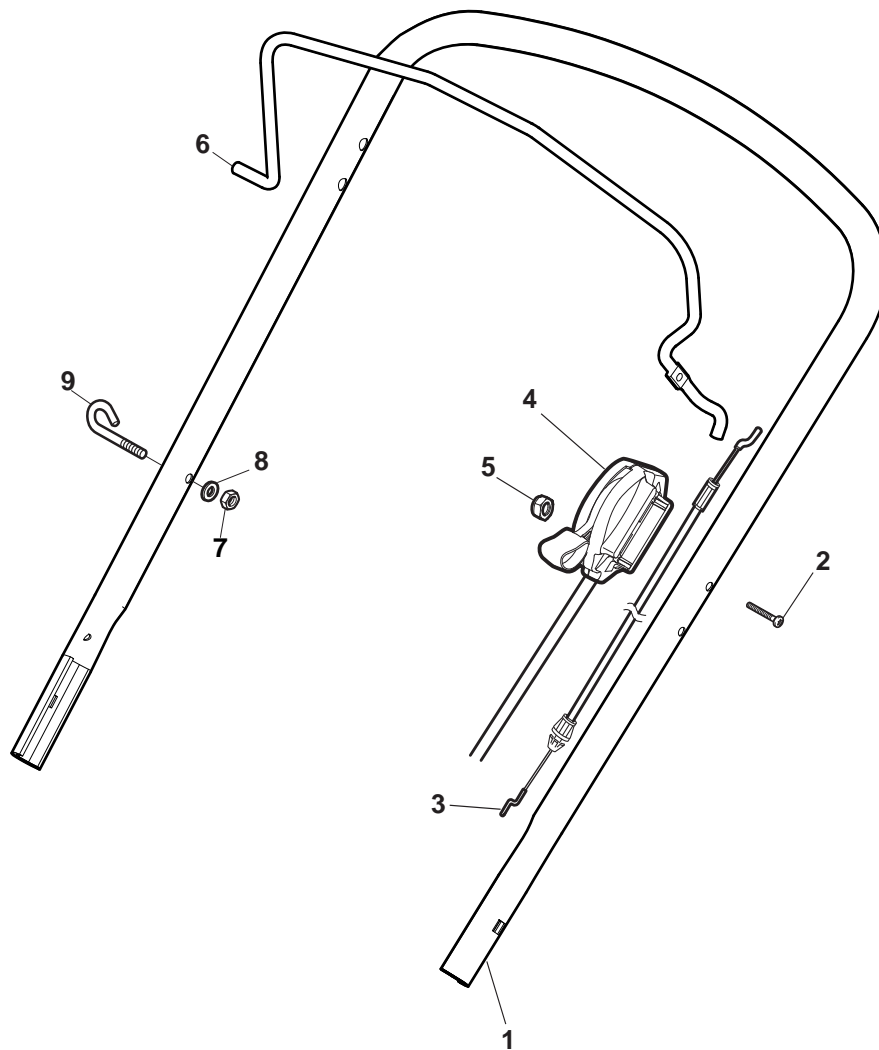

Handle, Upper Part							
POS	PART. NO	Q.ty	DESCRIPTION	DESCRIZIONE	DESCRIPTION	BESCHREIBUNG	REMARKS
1	381006740/0	1	Handle, Upper Part	Manico, Parte Sup	Mancheron, Partie Superieure	Holm, Oberteil	
2	112727783/0	1	Screw	Vite	Vis	Schraube	
3	181030053/0	1	Cable, Thread Engine Brake	Cavo Freno Motore	Cable Frein Moteur	Kabel, Motorbremse	for GGP V35-SV40
3	181030089/0	1	Cable, Thread Engine Brake	Cavo Freno Motore	Cable Frein Moteur	Kabel, Motorbremse	for GGP-HONDA-B&S Engine
4	181005521/0	1	Throttle Cable	Cavo Acceleratore	Cable, Accelérateur	Gashebel Kabel	for GGP V35-SV40
4	181005524/0	1	Throttle Cable	Cavo Acceleratore	Cable, Accelérateur	Gashebel Kabel	for Honda GCV135
4	181005527/0	1	Throttle Cable	Cavo Acceleratore	Cable, Accelérateur	Gashebel Kabel	for Honda GCV160 / GGP140-160-160ES-196
4	181005528/0	1	Throttle Cable	Cavo Acceleratore	Cable, Accelérateur	Gashebel Kabel	for B&S625-675-675ES series
4	181005529/0	1	Throttle Cable	Cavo Acceleratore	Cable, Accelérateur	Gashebel Kabel	for B&S 850 series
4	181005530/0	1	Throttle Cable	Cavo Acceleratore	Cable, Accelérateur	Gashebel Kabel	for B&S 500-550-575 series
4	181005531/0	1	Throttle Cable	Cavo Acceleratore	Cable, Accelérateur	Gashebel Kabel	for Honda GCV 190
4	181005534/0	1	Throttle Cable	Cavo Acceleratore	Cable, Accelérateur	Gashebel Kabel	for GGP RSC100
5	112154510/0	1	Nut	Dado	Ecrou	Mutter	
6	181003369/0	1	Lever, Engine Brake	Leva Freno Motore	Levier Frein Moteur	Hebel, Motorbremse	
7	112154510/0	1	Nut	Dado	Ecrou	Mutter	
8	112521330/0	1	Washer	Rosetta	Rondelle	Scheibe	
9	122430313/0	1	Guide Spring	Molla Guida	Ressort De Guide	Feder Führer