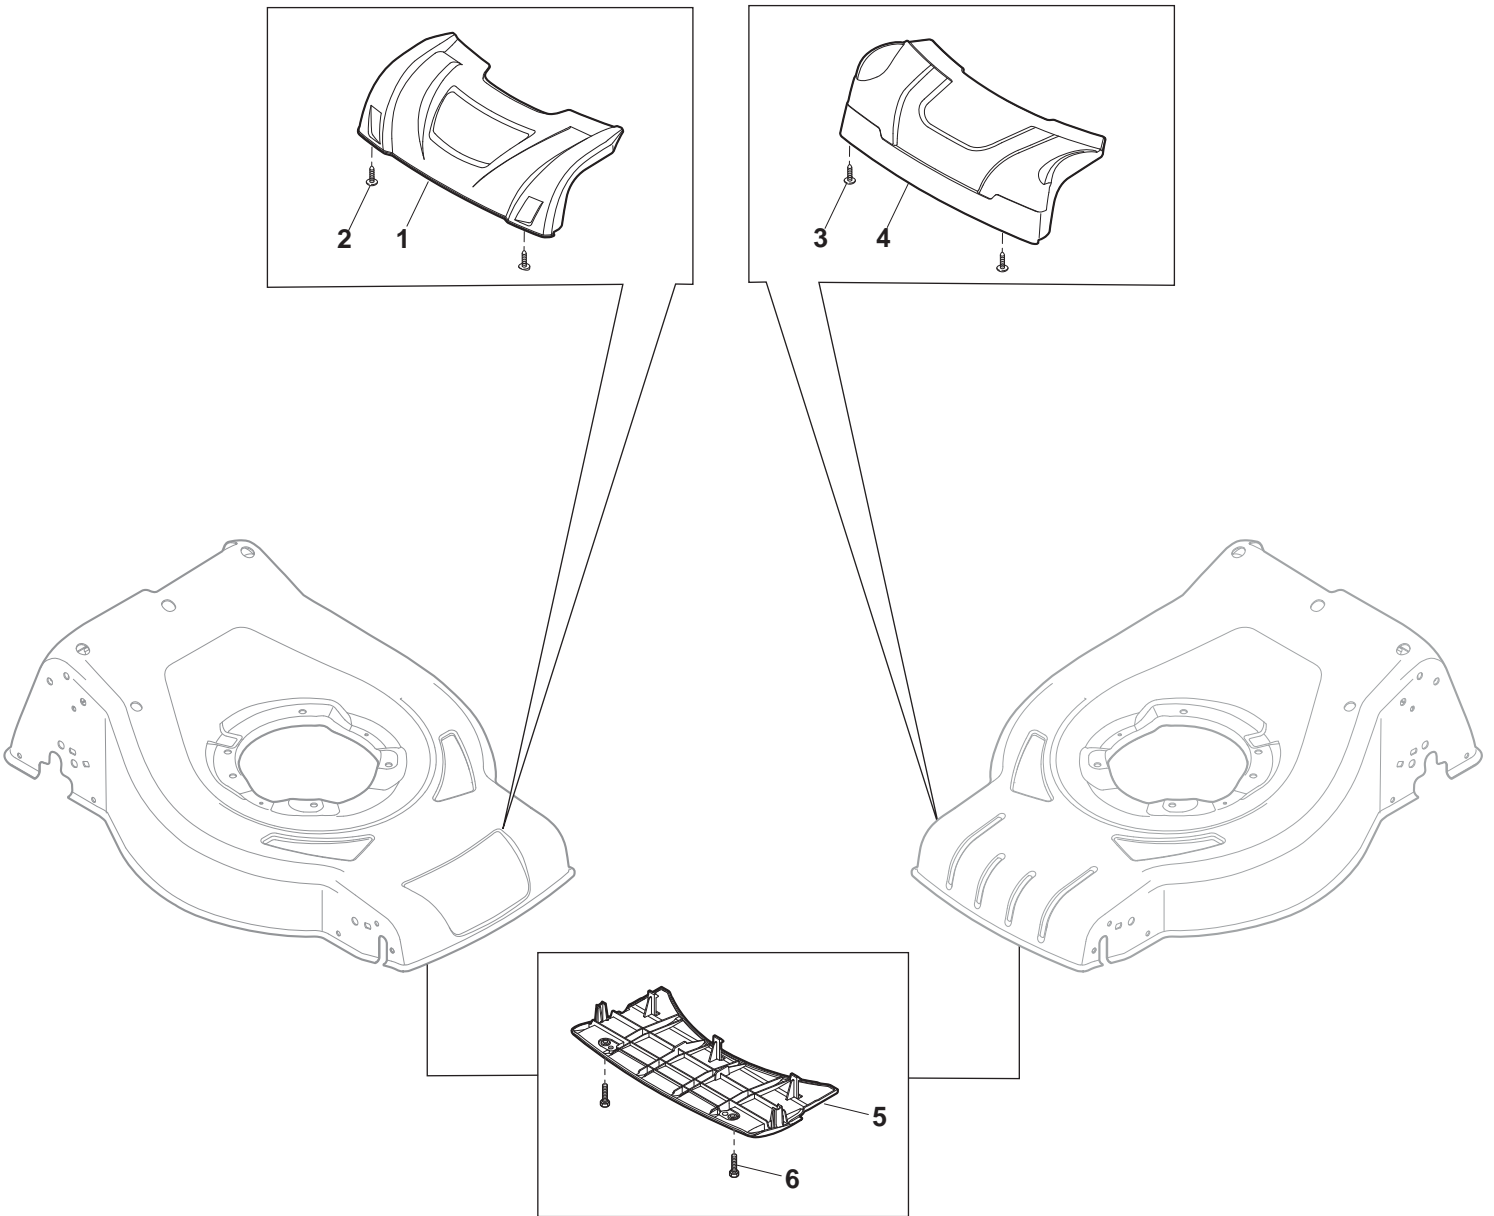

ILLUSTRATED PARTS LIST

CSC 534 W

CSC 534 WQ

CRC 534 W

CRC 534 WQ

- Use GLOBAL GARDEN PRODUCT Genuine Spare Parts specified in the parts list for repair and/or replacement.
- The contents described in the parts list may change due to improvement.
- The drawings of the spare parts are only indicative and might not represent the part in question exactly.
- The indications "right" - "left" - "front" - "rear" refer to the position of the operator when using the machine.
- When placing orders of parts for repair and/or replacement, make sure that the illustrated parts list is the one applying to the machine's year of manufacture, as shown on the identification plate attached to the machine.

Deck And Height Adjusting

POS	PART. NO	Q.ty	DESCRIPTION	DESCRIZIONE	DESCRIPTION	BESCHREIBUNG	REMARKS
1	381302853/0	1	Axle, Front Wheels	Asse Ruote Anteriori	Axe Roues Avant	Achse, Vorderrad	
2	322545142/0	2	Plate	Piastrina	Plaquette	Plättchen	
3	112728698/0	4	Screw	Vite	Vis	Schraube	
4	112521350/0	2	Washer	Rosetta	Rondelle	Scheibe	
5	112155000/0	2	Nut	Dado	Ecrou	Mutter	
6	112436051/0	2	Plate	Piastrina	Plaquette	Plättchen	
7	322869679/0	1	Rod, Height Adjustment	Asta Comando Regol. Altezza	Tige Commande Reglage Hauteur	Stange, Höheverstellung	
8	122519823/0	2	Pin	Perno	Pivot	Bolzen	
9	122446193/0	1	Spring	Molla	Ressort	Feder	
11	112728698/0	4	Screw	Vite	Vis	Schraube	
12	322545152/0	2	Plate	Piastrina	Plaquette	Plättchen	
13	381302857/0	1	Axle, Front Wheels	Asse Ruote Anteriori	Axe Roues Avant	Achse, Vorderrad	
14	122534131/0	1	Pin	Perno	Pivot	Bolzen	
15	381003357/0	1	Lever, Height Adjustment	Leva Regolazione Altezza	Levier Reglage Hauteur	Hebel, Höheverstellung	
16	122446192/0	1	Spring	Molla	Ressort	Feder	
17	112154510/0	1	Nut	Dado	Ecrou	Mutter	
21	112521350/0	2	Washer	Rosetta	Rondelle	Scheibe	
22	112155000/0	2	Nut	Dado	Ecrou	Mutter	