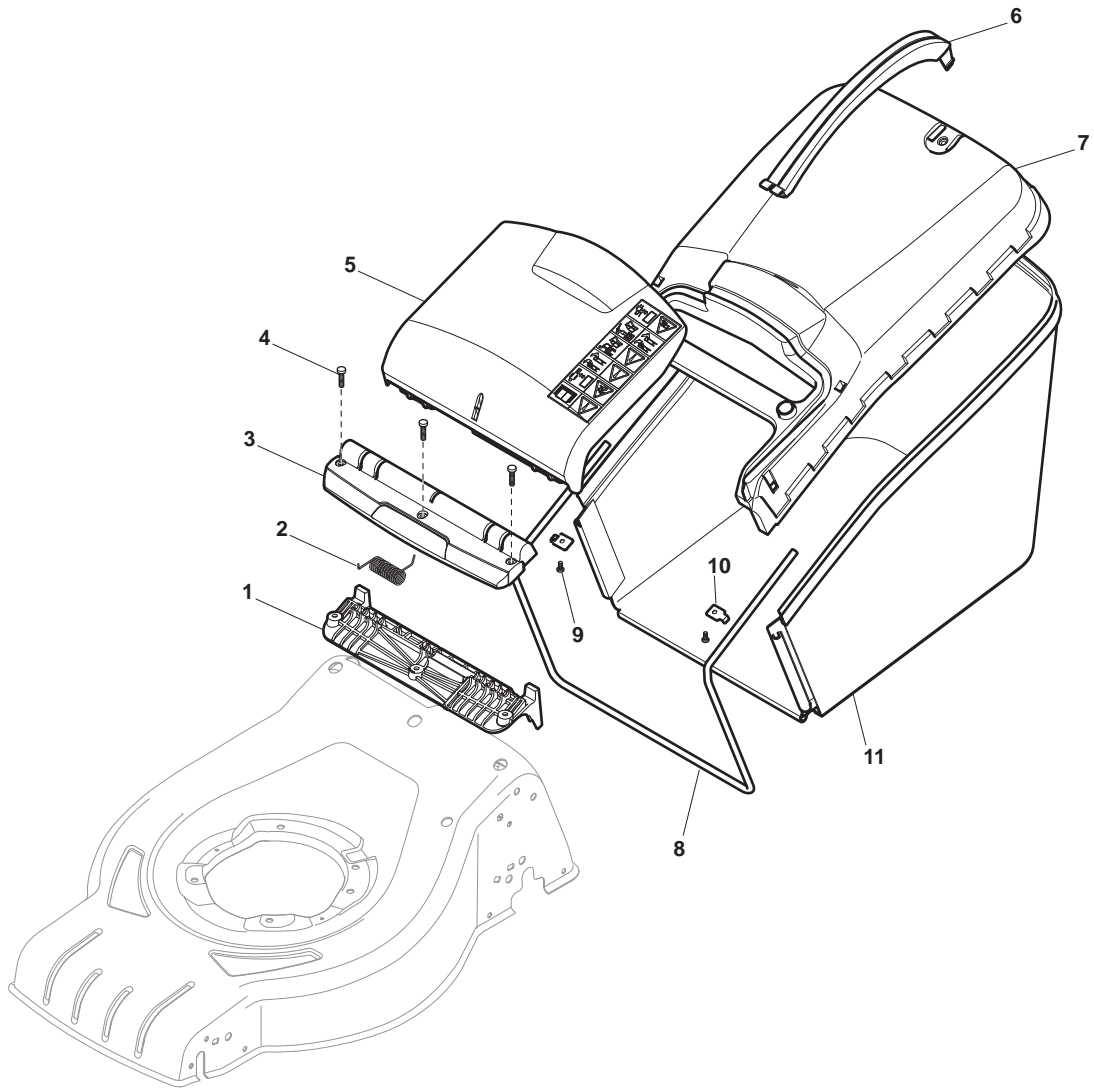

Grass-Catcher

POS	PART. NO	Q.ty	DESCRIPTION	DESCRIZIONE	DESCRIPTION	BESCHREIBUNG	REMARKS
1	322785331/0	1	Support	Supporto	Support	Halter	
2	122450464/0	1	Spring	Molla	Ressort	Feder	
3	322109554/0	1	Cover, Black	Copertura, Nero	Couvre, Noir	Kappe, Schwarz	Black
3	322109556/0	1	Cover, Yellow	Capottina Gialla	Capot Jaune	Haube Gelb	Yellow
3	322109557/0	1	Cover, Grey	Capottina Grigio	Capot Gris	Haube Gelb	Grey
4	112728699/0	3	Screw	Vite	Vis	Schraube	
5	322600206/1	1	Stone-Guard Black	Parasassi Nero	Pare-Pierres, Noir	Prallblech, Schwarz	Black
5	322600214/1	1	Stone-Guard Yellow	Parasassi Giallo	Pare-Pierres, Jaune	Prallblech, Gelb	Yellow
5	322600216/1	1	Stone-Guard Grey	Parasassi Grigio	Pare-Pierres, Gris	Prallblech, Grau	Grey
6	322393646/0	1	Handle, Yellow	Maniglia, Gialla	Poignee, Jaune	Griff, Gelb	Yellow
6	322393649/0	1	Handle, Grey	Maniglia Grigio	Poignée Gris	Griff, Grau	Grey
6	322393644/0	1	Handle, Black	Maniglia Nera	Poignée Noir	Griff Schwarz	Black
7	322486264/0	1	Grassbox Upper Part Yellow	Parte Sup.Sacco Giallo	Sac, Partie Superieure Jaune	Korb Oberteil Gelb	Yellow
7	322486270/0	1	Grassbox Upper Part, Grey	Parte Sup.Sacco, Grigio	Sac, Partie Superieure, Gris	Korb Oberteil, Grau	Grey
7	322486262/0	1	Grassbox Upper Part, Black	Parte Sup.Sacco Nero	Sac, Partie Superieure Noir	Korb Oberteil, Schwarz	Black
8	122608561/0	1	Stiffening Lower	Rinforzo Inf	Réinforcement Inf	Verstärkung Untere	
9	112728692/0	2	Screw	Vite	Vis	Schraube	
10	322545159/0	2	Plate	Piastrina	Plaquette	Plättchen	
11	181002318/0	1	Box, Fabric	Sacco, Tela	Sac, Toile	Sack, Tuck